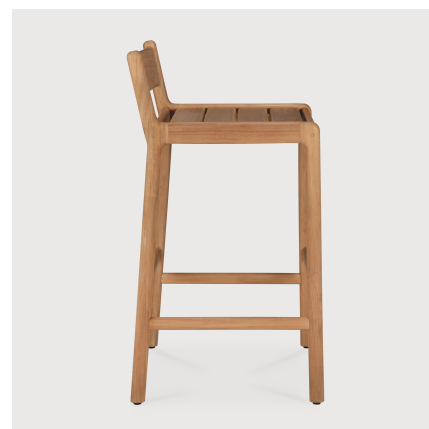

Description

Alluring from every angle, luxuriant shapes and curves form the basis of the Jack collection. The Jack bar stool, crafted entirely from solid teak, showcases clean, classic lines with a modern touch. Every detail has been meticulously shaped to ensure lasting comfort and elegance while enjoying the outdoors.

Designer Jacques Deneef

Jacques Deneef is an Antwerp-based designer with a fascination for basic materials such as glass, wood, leather, paper and wax. After entering the world of art via his talents in oil and acrylic painting, he now focuses his time giving used objects new leases of life, alongside design development in sectors such as jewellery, lighting, textile, furniture and decoration. In offering objects a new existence, Jacques believes they are transformed into something new, they are made useful in some other way, ultimately resolving into their final destination: a work of art.

[Assembly Instructions](#)

[Care Instruction - Outdoor Collection](#)

[Line Drawing](#)

Collection	Jack
Category	Seating / Bar Stool
Environment	Outdoor
Intrastat code	9401690000
Main material	Teak
Material origin	Indonesia
Wood species	Tectona grandis

Finishing

Whole Surface	
Type	Unfinished
Color	Teak Natural

Dimensions

General Dimensions	
Width (cm)	46
Depth (cm)	50
Height (cm)	96
Net weight (kg)	6.5